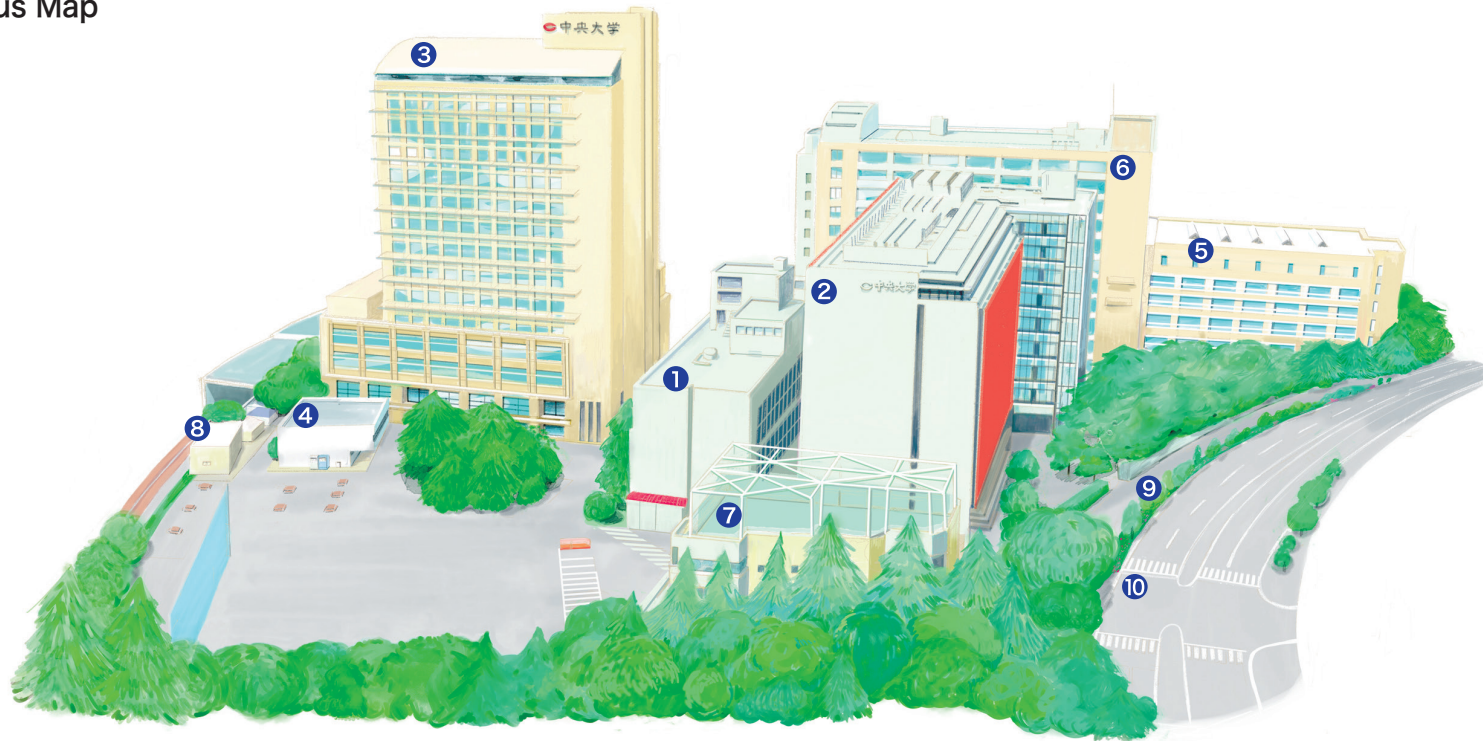

# Korakuen Campus Map

- 1 Building 1**
  - 3-6F: Faculty of Science and Engineering
  - 2F: Faculty of Science and Engineering Admissions Center International Center
  - 1F: Faculty of Science and Engineering Property Section at the Korakuen Campus Student Affairs Section for Central Tokyo Campuses Office of the Association of Student Clubs at the Korakuen Campus Student Counseling Section Office of the Health Center at the Korakuen Campus Security Section for Central Tokyo Campuses
  - B1F: Federation of Science and Engineering, Student Club Rooms
- 2 Building 2**
  - 9F: Faculty of Science and Engineering
  - 7-8F: Faculty of Science and Engineering Advanced Science and Technology Center, Institute of Science and Engineering
  - 3-6F: Faculty of Science and Engineering
  - 2F: Faculty of Science and Engineering Chuo University High School at Bunkyo
  - 1F: Chuo University High School at Bunkyo (Arena)
  - B1F: Chuo University High School at Bunkyo (Arena)
- 3 Building 3**
  - 14F: Office of the AI and Data Science Center
  - 13F: Faculty of Law (Research Room) Industry-Academia-Government Collaboration (Research Room)
  - 12F: Research and Development Initiative
  - 11F: Institute of Comparative Law in Japan, Faculty of Law (Research Room)
  - 10F: Research Support Office (Chuo University Research Promotion Office, Research and Development Initiative, Institute of Science and Engineering) Faculty of Science and Engineering Conference Room
  - 9F: Institute of Science and Engineering
  - 5-8F: Faculty of Science and Engineering
  - 4F: Korakuen IT Center (Practice Rooms, Office)
  - 3F: Graduate School of Science and Engineering Chuo University High School at Bunkyo (Small Hall, Library)
  - 2F: Chuo University High School at Bunkyo
  - 1F: Career Design Support Section at the Korakuen Campus Community Hall, Conference Rooms, Cafeteria
  - B2-B1F: Faculty of Science and Engineering
- 4 Building 4: Student Clubs Building**
- 5 Building 5**
  - 5F: Faculty of Science and Engineering
  - 4F: Arena, Physical Education Teachers Room
  - 1-3F: Faculty of Science and Engineering
  - B1F: Cafeteria, Shops
- 6 Building 6**
  - 8-12F: Faculty of Science and Engineering
  - 7F: Graduate School of Science and Engineering Global Lounge
  - 5-6F: Office of the University Library (Korakuen Campus) (Faculty of Science and Engineering Annex)
  - 3-4F: Faculty of Science and Engineering
  - 2F: Faculty of Science and Engineering (Faculty Room, Study Support Room)
  - 1F: Faculty of Science and Engineering (Office)
- 7 Building 8 Chuo University High School at Bunkyo**
- 8 Laboratory Building**
- 9 Main Gate**
- 10 East Gate**